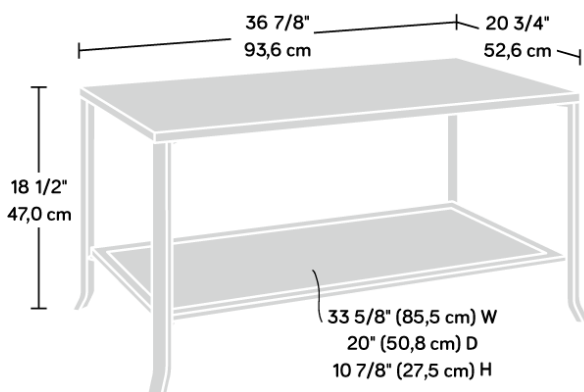

Width	93.6 cm
Depth	52.6 cm
Height	47 cm
Carton Height	106.5 cm
Carton Width	62.1 cm
Carton Depth	10 cm
Box Volume	0.662 cbm
Weight (gross)	13.7 kg